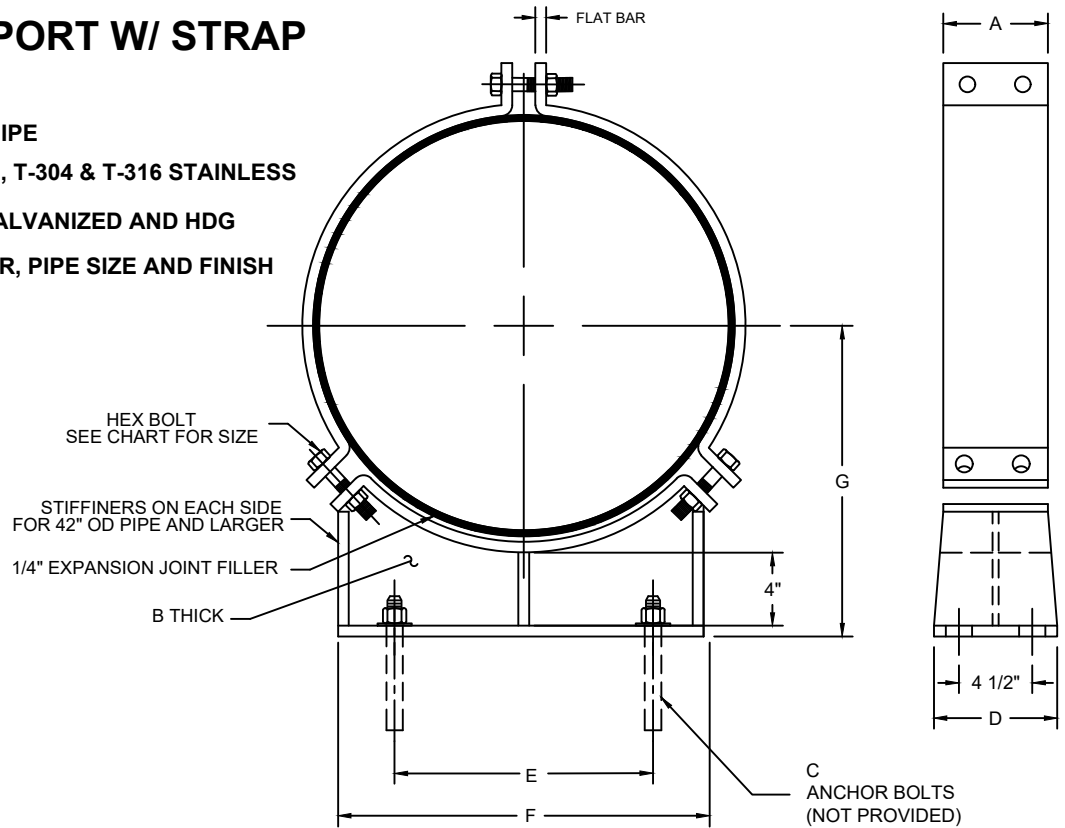

K-501

"K" SADDLE SUPPORT W/ STRAP

SIZE RANGE - 6" THRU 84" PIPE

MATERIAL - CARBON STEEL, T-304 & T-316 STAINLESS

FINISH - PLAIN, ELECTRO-GALVANIZED AND HDG

ORDER BY - FIGURE NUMBER, PIPE SIZE AND FINISH

PIPE SIZE	PIPE						FLANGE			FLAT BAR	BOLT SIZE	
	A	B	C	D	E	F	G	E	F			G
6	4	3/8	5/8	6	4-1/2	8	8-5/16	6-1/2	11	10-1/2	1/4"	1/2"
8	4	3/8	5/8	6	5	9-1/2	9-5/16	7-1/2	13	11-3/4	1/4"	1/2"
10	4	3/8	5/8	6	6	11	10-3/8	9	15	13	1/4"	1/2"
12	4	3/8	5/8	6	7	13	11-3/8	10	17	14-1/2	1/4"	1/2"
14	4	3/8	5/8	6	8	13	12	11	18	15-1/2	1/4"	1/2"
16	4	3/8	5/8	6	9	15	13	12	20	16-3/4	1/4"	1/2"
18	4	3/8	5/8	6	10	16	14	13	21	17-1/2	1/4"	1/2"
20	5	3/8	5/8	6	10	18	15	15	23	18-3/4	3/8"	5/8"
24	5	3/8	5/8	6	13	21	17	16	26	21	3/8"	5/8"
30	5	3/8	3/4	7	16	25	20	20	31	24-3/8	3/8"	5/8"
36	6	3/8	3/4	7	19	29	23	24	36	28	3/8"	3/4"
42	6	1/2	1	8	21	33	26-1/4	27	41	31-3/4	3/8"	3/4"
48	6	1/2	1	8	24	38	29-1/4	30	46	35	3/8"	3/4"
54	6	1/2	1	8	28	42	32-1/4	34	50	38-3/8	3/8"	3/4"
60	6	1/2	1-1/8	8	32	46	35-1/4	36	56	41-3/4	3/8"	3/4"
66	6	1/2	1-1/8	8	33	51	38-1/4	40	61	45-1/4	3/8"	3/4"
72	6	1/2	1-1/8	8	36	55	41-1/4	44	65	48-1/2	3/8"	3/4"
84	10	3/4	1-1/2	12	48	74	47-3/4	46	68	55-5/8	3/8"	3/4"